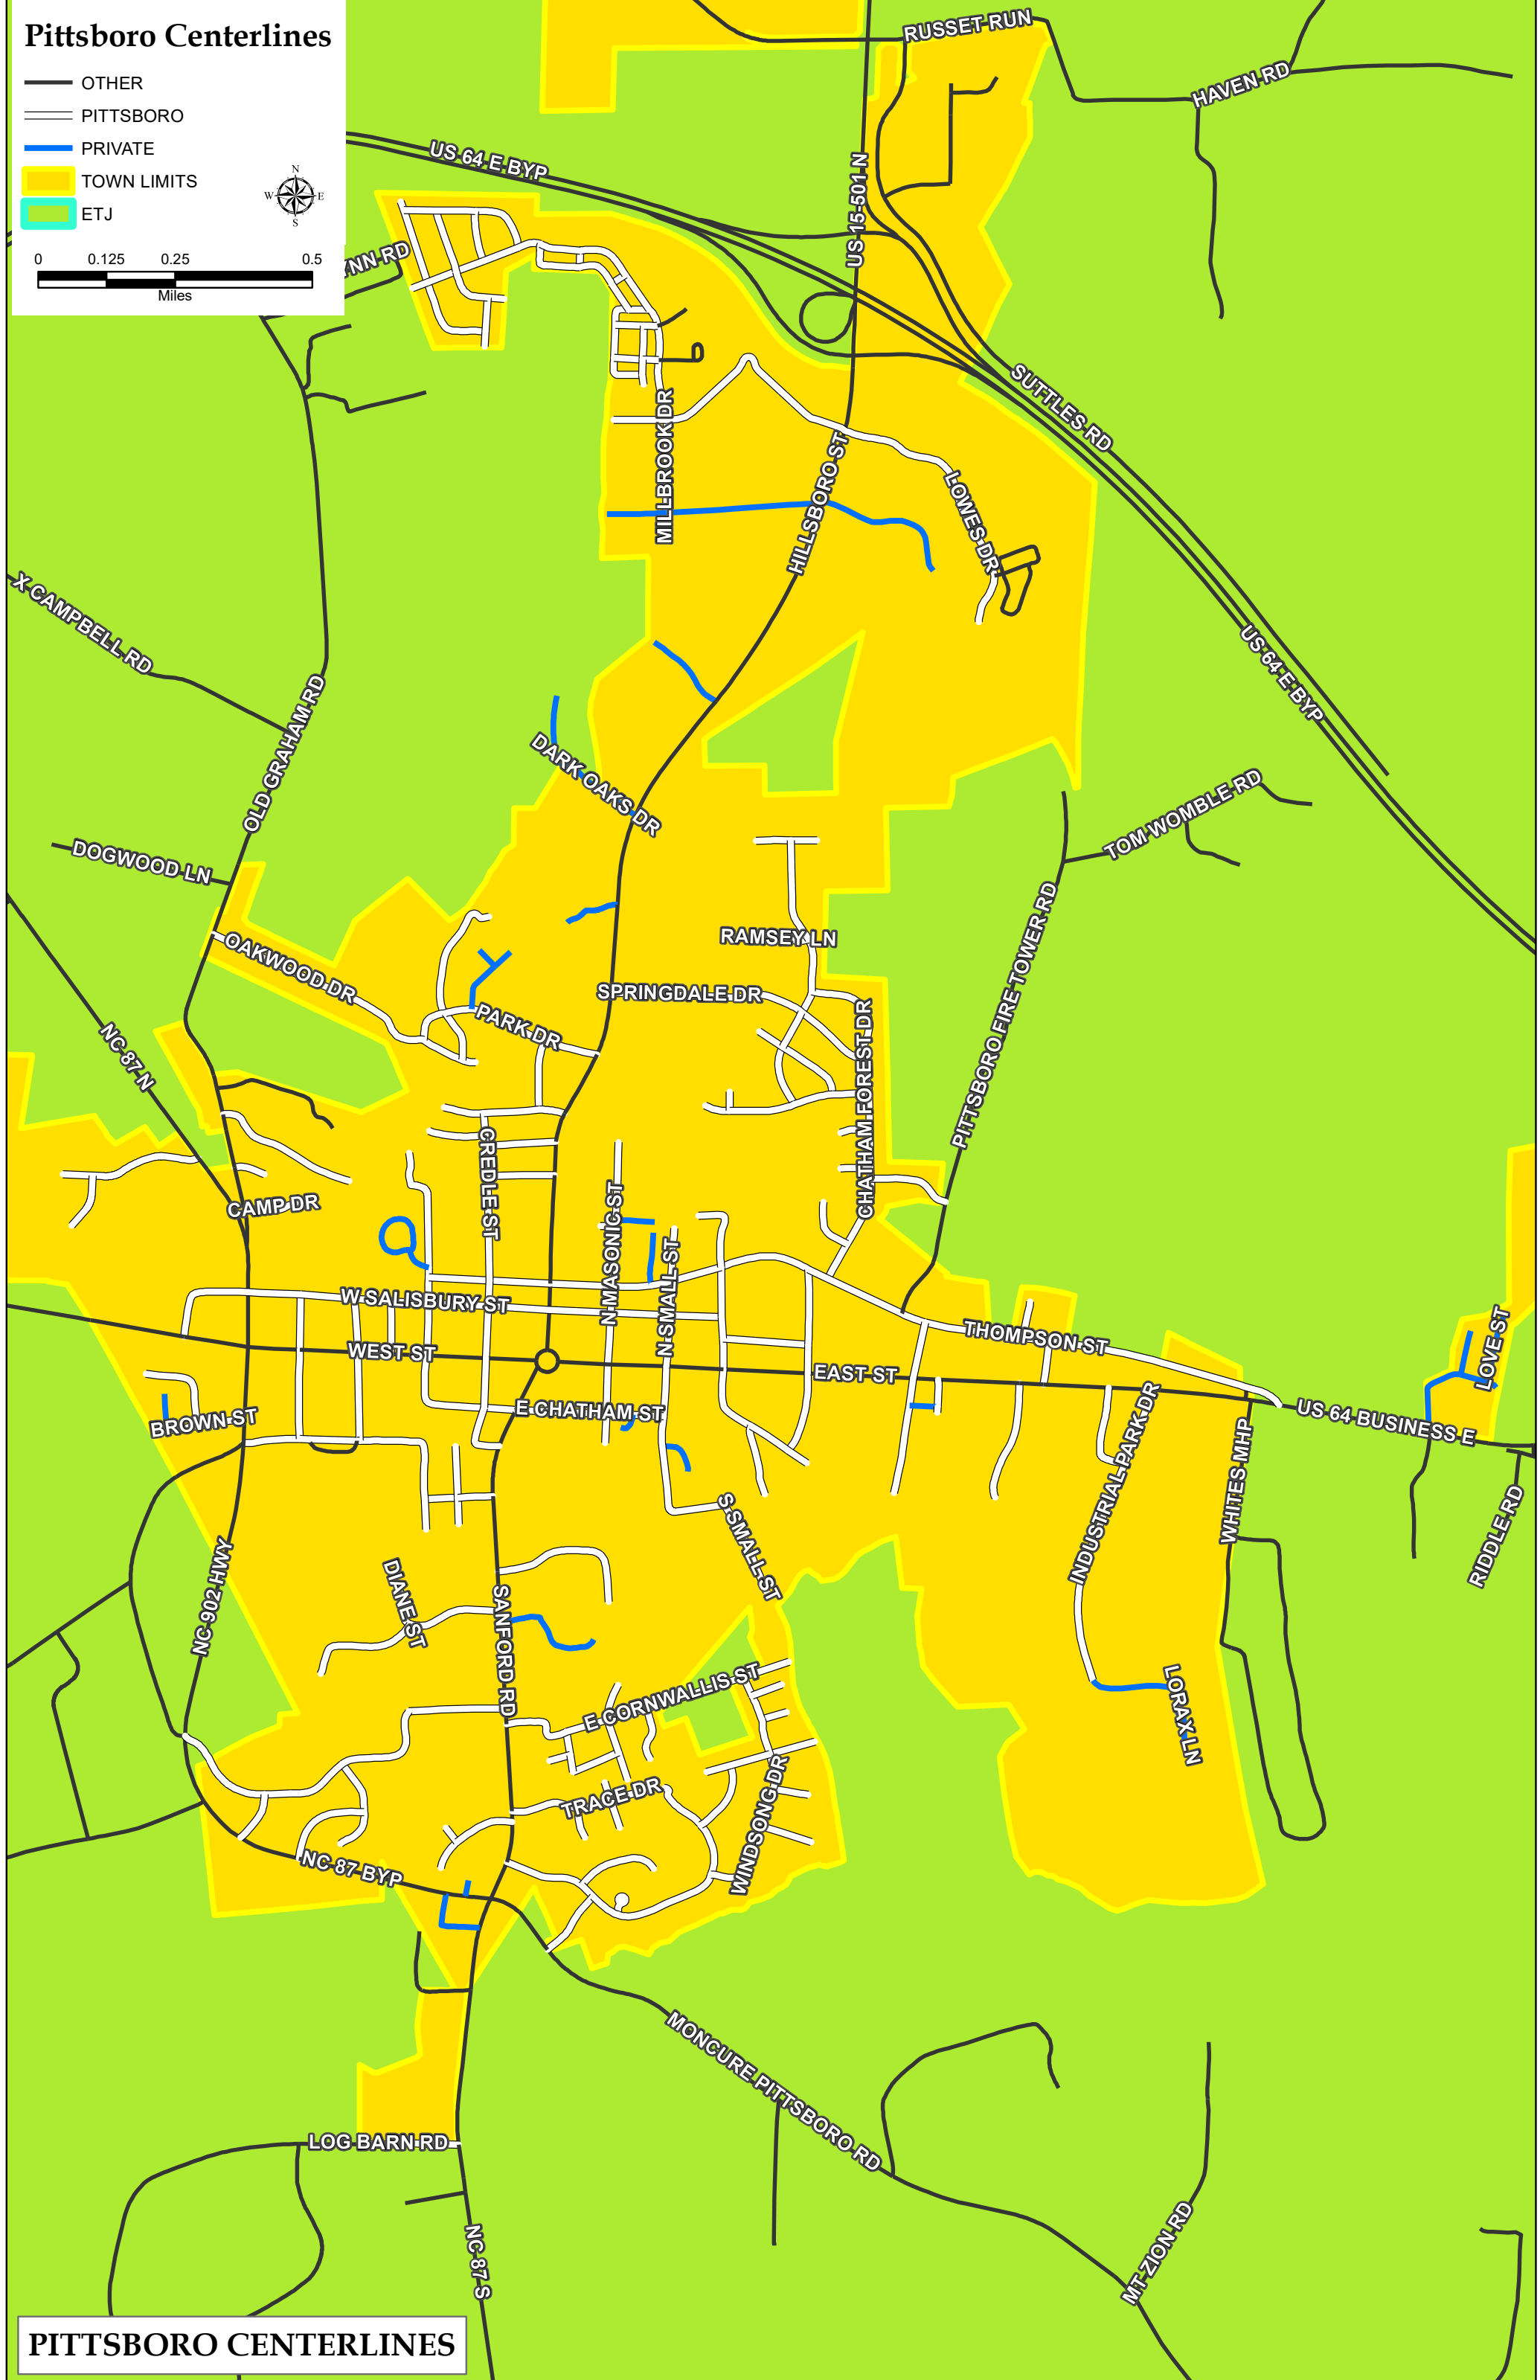

Pittsboro Centerlines

- OTHER
- PITTSBORO
- PRIVATE
- TOWN LIMITS
- ETJ

0 0.125 0.25 0.5
Miles

PITTSBORO CENTERLINES